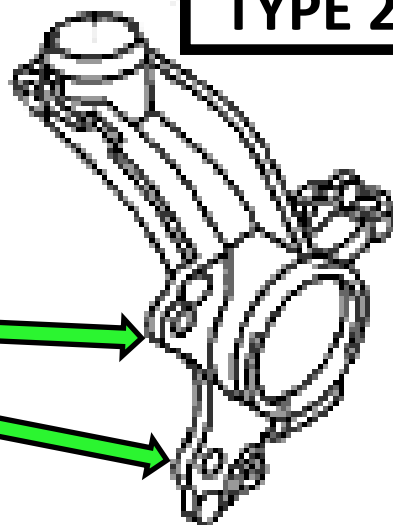

VW AUDI SKODA SEAT

TYPE 1

TYPE 2

V-MAXX Autosport Wheel Fitment Chart for kit 20 VW 330 04