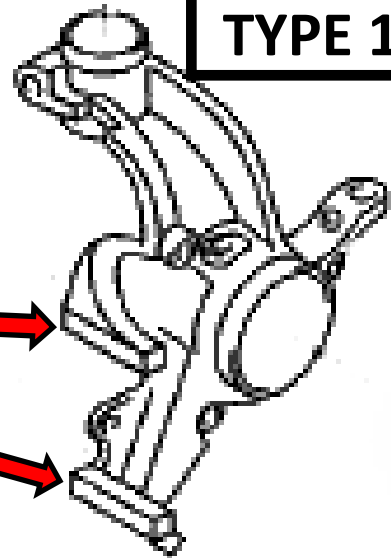

VW AUDI SKODA SEAT

TYPE 1

TYPE 2

V-MAXX Autosport Wheel Fitment Chart for kit 20 VW 330 04