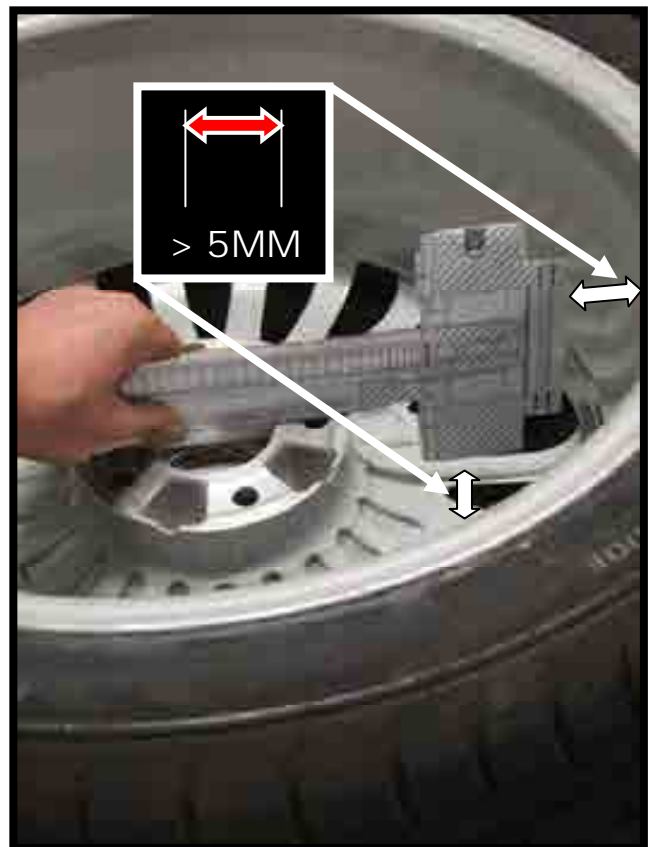

VW AUDI SKODA SEAT

TYPE 1

TYPE 2

V-MAXX Autosport Wheel Fitment Chart for kit 20 VW 330 04