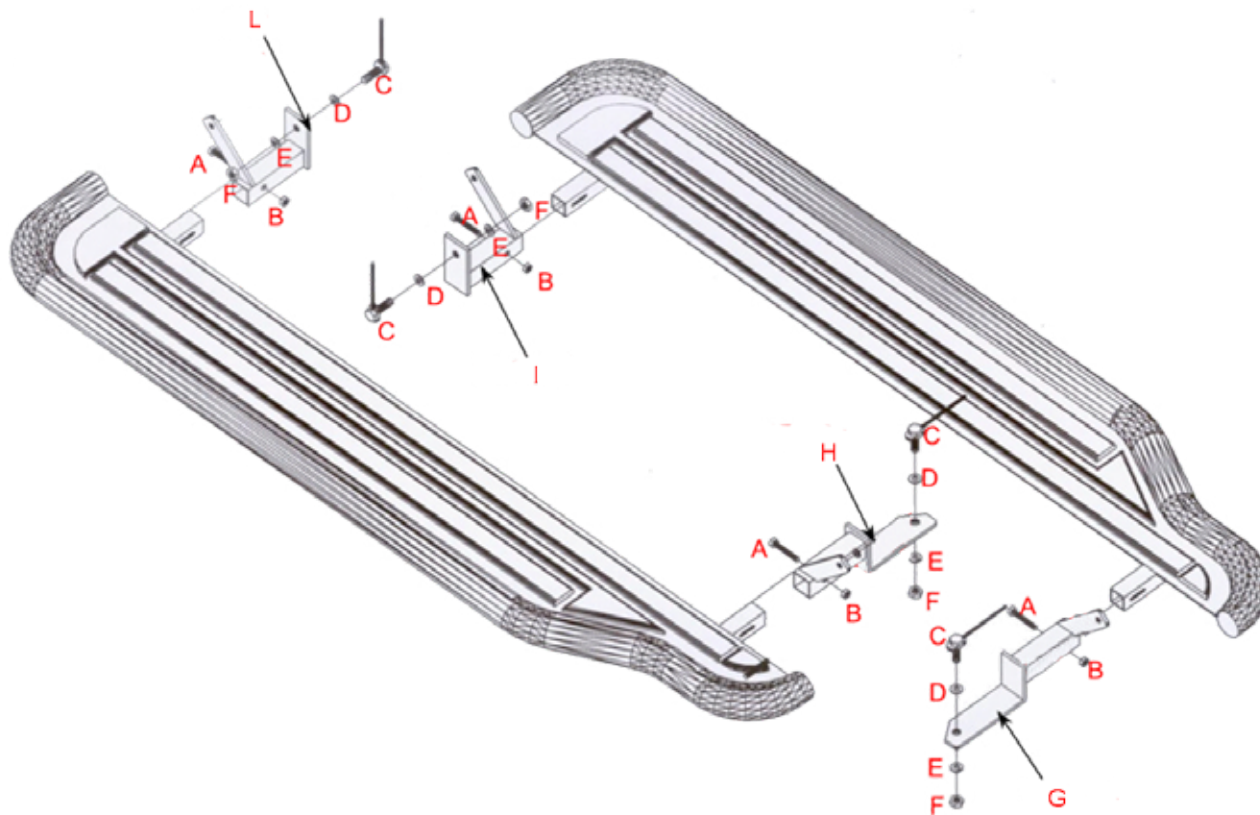

ITA

PEDANA IN ACCIAIO INOX

FR

MARCHEPIED EN ACCIER INOX

NISSAN PICK UP NAVARA 2005

Part List
Lista della bulloneria
Liste des pièces

A	TE 10x50 Black - Nero - Noir x 4	H	S/167/ADX x 2
B	M10 Black Autoblocking Autobloccante nero Autobloquant noir x 4	I	S/167/PSX x 2
C	TE 12x30 x 4	L	S/167/PDX x 2
D	Ø 12 x 4		
E	Ø 12 x 4		
F	M12 x 4		
G	S/167/ASX x 2		

MISUTONIDA
italian style accessories **4x4**

GB**FITTING
INSTRUCTIONS****FRONT SIDE**

1. Insert C (picture 1) and fit H and G in C and in the M8 bolt already present on the bodywork (picture 2 and 3) using the original nuts.

REAR SIDE

2. Insert C (pictures 4 and 5) and fit I and L in C and in the M8 bolt already present on the bodywork (pictures 6 and 7).

3. Fit the Sidestep at the desired distance and tighten all the bolts.