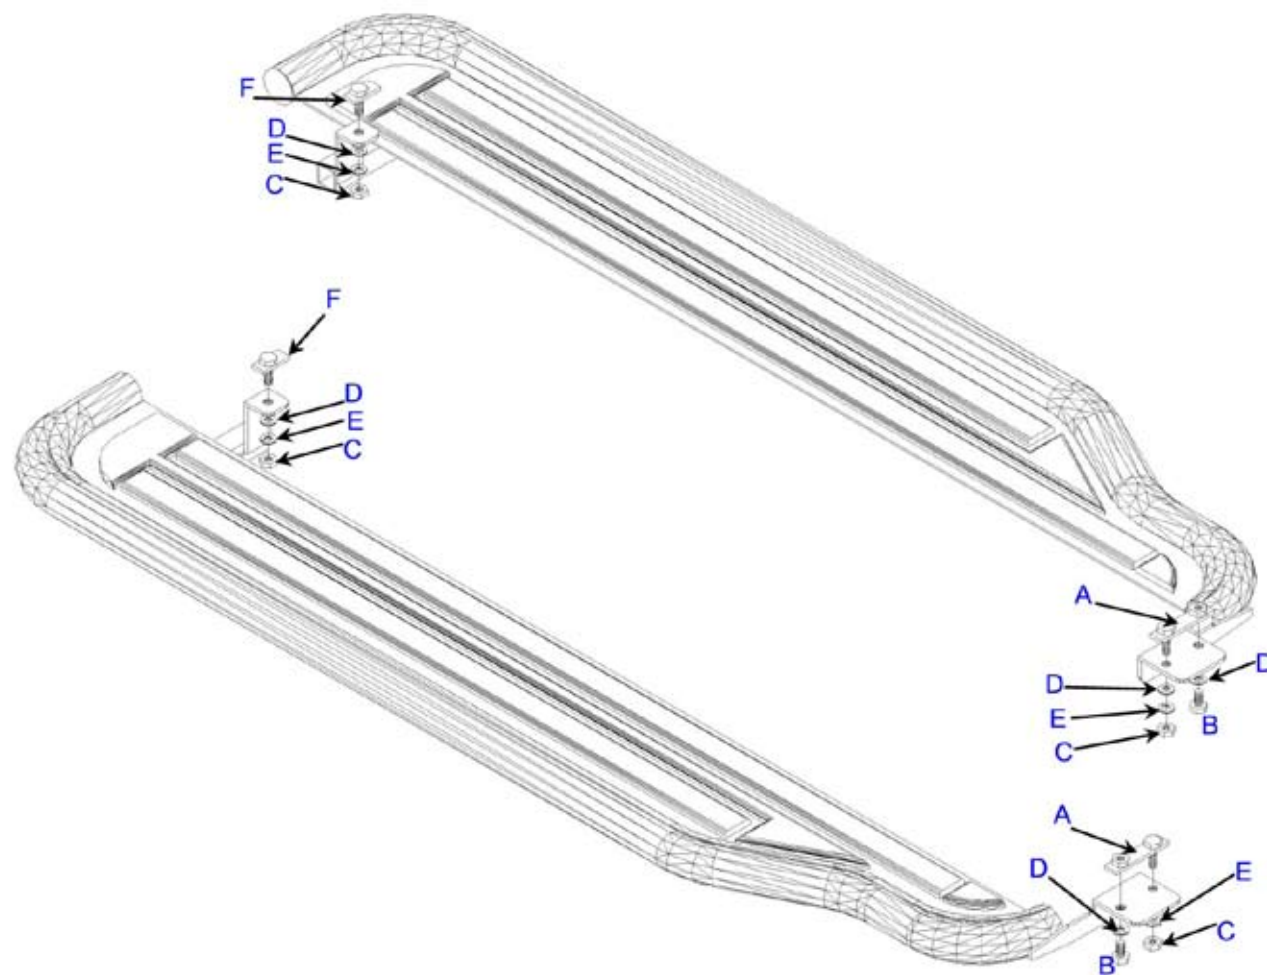

ITA

PEDANE SOTTOPORTA
IN ACCIAIO INOX

FR

MARCHE PIEDS
EN ACCIER INOX

MITSUBISHI ASX

Part List
Lista della bulloneria
Liste des pièces

A		P/200/C	x 2
B		TE 10X30	x 2
C		M 10	x 4
D		Ø 10	x 6
E		Ø 10	x 6
F		P/48	x 2

4x4

GB**FITTING
INSTRUCTIONS****FRONT SIDE**

1. Insert **A** in the hole indicated in picture 1 and make it come out as shown in pictures 2 and 3.

REAR SIDE

2. Insert **F** in the hole indicated in picture 4 and make it come out as shown in pictures 5 and 6.

3. Fit the brackets welded to the accessory on **A** in the front side (picture 7) and on **F** in the rear side (picture 8), using **B,C,D,E**.

4. Tighten all the set of bolts.

ITA**ISTRUZIONI DI
MONTAGGIO****PARTE ANTERIORE**