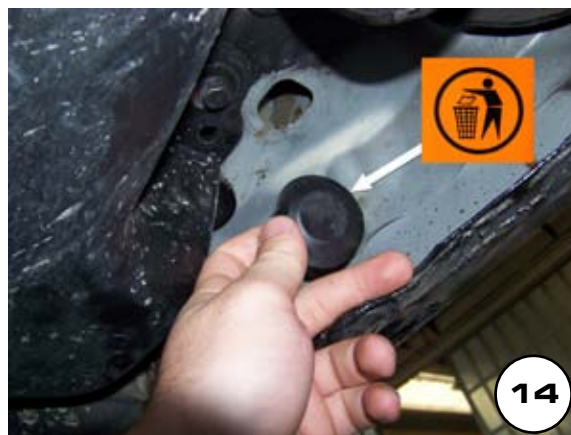

Date Data Date Datum	Item Code Cod.Articolo Réf. Article Artikelbezeichnung	Vehicle model Modello Veicolo Modèle de Voiture Fahrzeugmodell
18/06/13	DSP/352/IX GPO/352/IX	RENAULT CAPTUR

Document checked and approved by
Documento controllato ed approvato da
Document contrôlé et approuvé par
Dokument überprüft und freigegeben durch

BOTTA PIETRO

MISUTONIDA
italian style accessories **4x4**