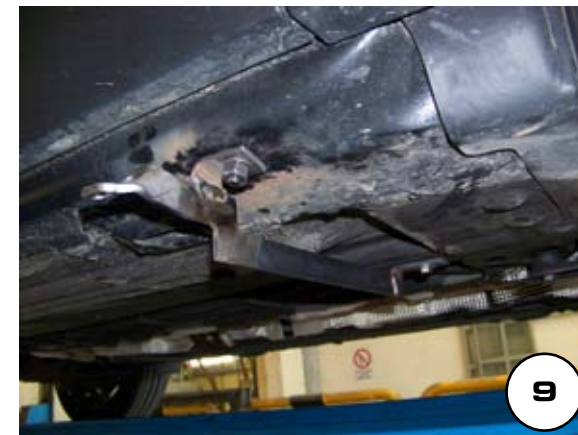

BOTTA PIETRO

MISUTONIDA
 italian style accessories **4x4**

7

8

9

10

11

12